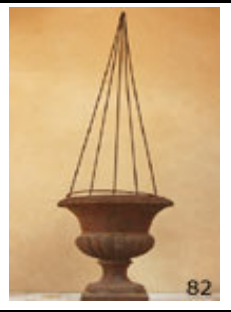

R 15 - Triangle Top
70cm
Code: N082