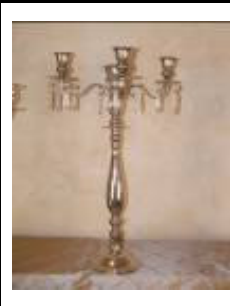

R85 Crystal candelabra
77 x 33cm
Code: N 145