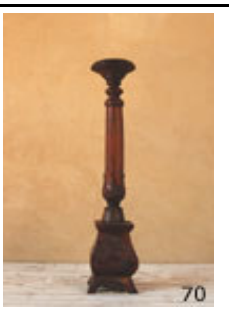

R25 - (L) Bali Stand
75cm Tall
Code: N070