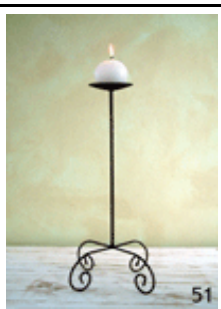

R 15 - Bouquet Vase
8 x 25 cm
Code: N041

R 35 - Confetti stand
76 x 23 cm
Code: N042

R 40
On Request Only
Code: N043

R 5 - Dinner
Candle holder (12cm)
Code: N044

R20 Tall rust square
15 x 15 cm
Code: N045

R 90 - Smooth 5 Arm
70 x 24 cm
Code: N046

R110 - Antique
Large 35 x 85 cm
Code: N047

Basket weave pot
Small R 30 - 43 cm
Large R 50 - 54 cm
Code: N048

R45 - Cylinder Vase
76 x 10 cm
Code: N049

R 45 - Tree Stand
65 x 86 cm
Code: N050