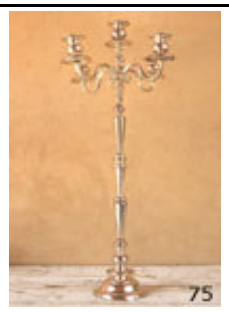

Discontinued
Dainty Candelabra