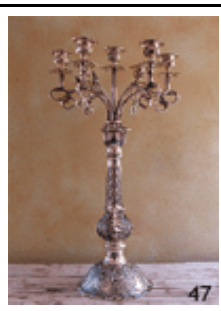

R110 - Antique
Large 35 x 85 cm
Code: N047