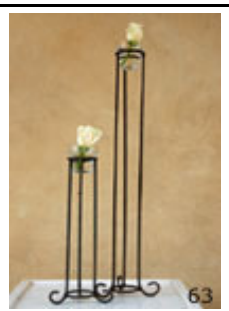

R 50 Wide Urn Resin
Mouth 37 (54 x 44)
Code: N056

R 80 - Short Brandy
42 x 35 cm
Code: N057

R 10 - Square Small
10 x 10 cm
Code: N058

R 10 - Bottle
15 cm
Code: N059

R 80 - Tall Brandy
72cm - Opening 18cm
Code: N060

R 80 - Round Cylinder
68 cm x 17 x 10
Code: N061

Rectangular Vase
(L) R45 -
7x24x24cm (S) R15
Code: N062

Candle Stand & glass
R20 - 75cm
R15 - 55cm
Code: N063

R 60 Tall Square
60 x 12 x 12 cm
Code: N064

R 35 Wide cone
82cm (Glass 33 x 23)
Code: N065