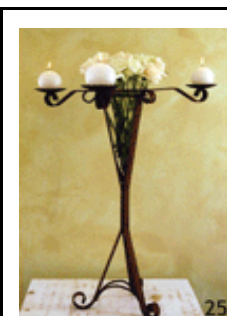

R 45 - Candle Ring
70cm wide (N 024)
Code: N 025