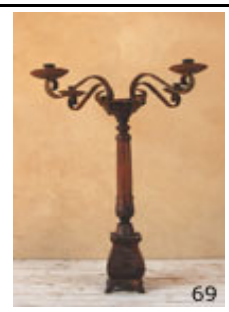

R35 - (L) Bali Stand &
Candle piece 70cm
Code: N069