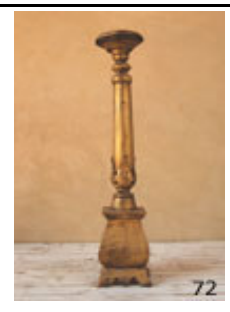

R 25 - Bali gold
75cm Tall
Code: N072