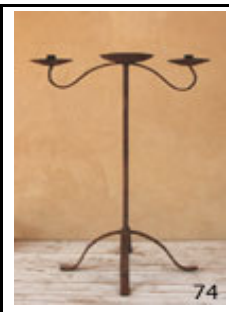

R25 - Rust 3 Arm
62 x 70cm
Code: N074