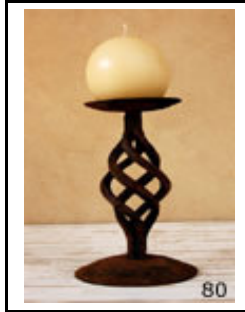

R 20 - African Stand
85cm (No candle)
Code: N077

See N150 - R40
65cm - Candle stick
Code: N078

See N151, N152
Large. R25 - 30cm
Small. R20 - 15cm
Code: N079

R 8 - Onion Candle
Holder (No candle)
20cm
Code: N080