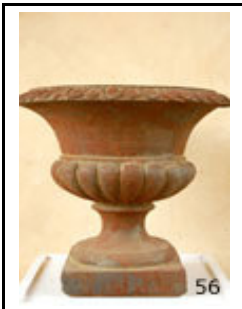

R 50 Wide Urn Resin
Mouth 37 (54 x 44)
Code: N056